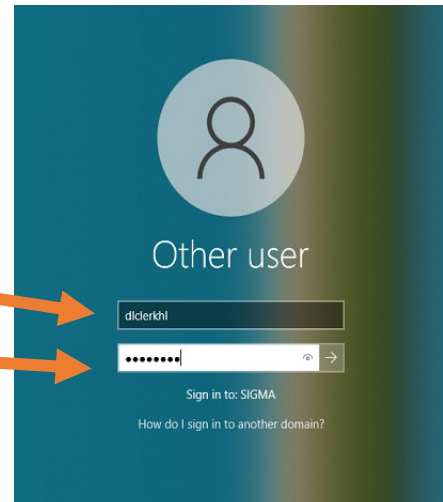

Login to Classroom Workstation

Classroom Attendant

Turn on the computer

Login:

- Username: dlclerkHL or dlclerkKL
- Password: Zoomon!!

Select the zoom link to the class you are attending to.